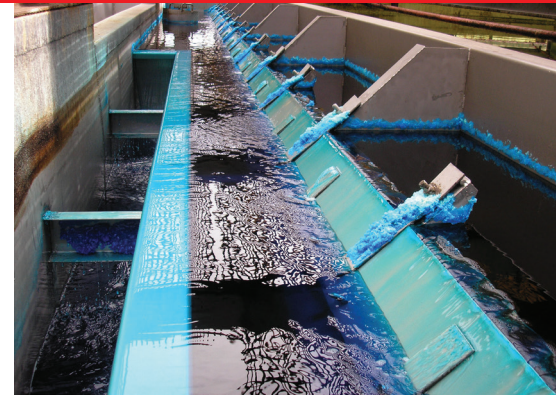

Sioux Elution Heaters For the Next Generation

Advanced Technology - Simple Operation

Sioux Corporation's EH Series elution heaters are designed to heat eluate used in the heap leaching process in precious metal mining. These rugged, reliable heaters provide an instant, continuous supply of hot eluate to increase stripping speed. For decades Sioux legacy elution heaters have been operating in mines throughout the world. Sioux's elution heating knowledge and experience allowed us to engineer the EH Series heaters to be more efficient, simple to operate, and easy to maintain.